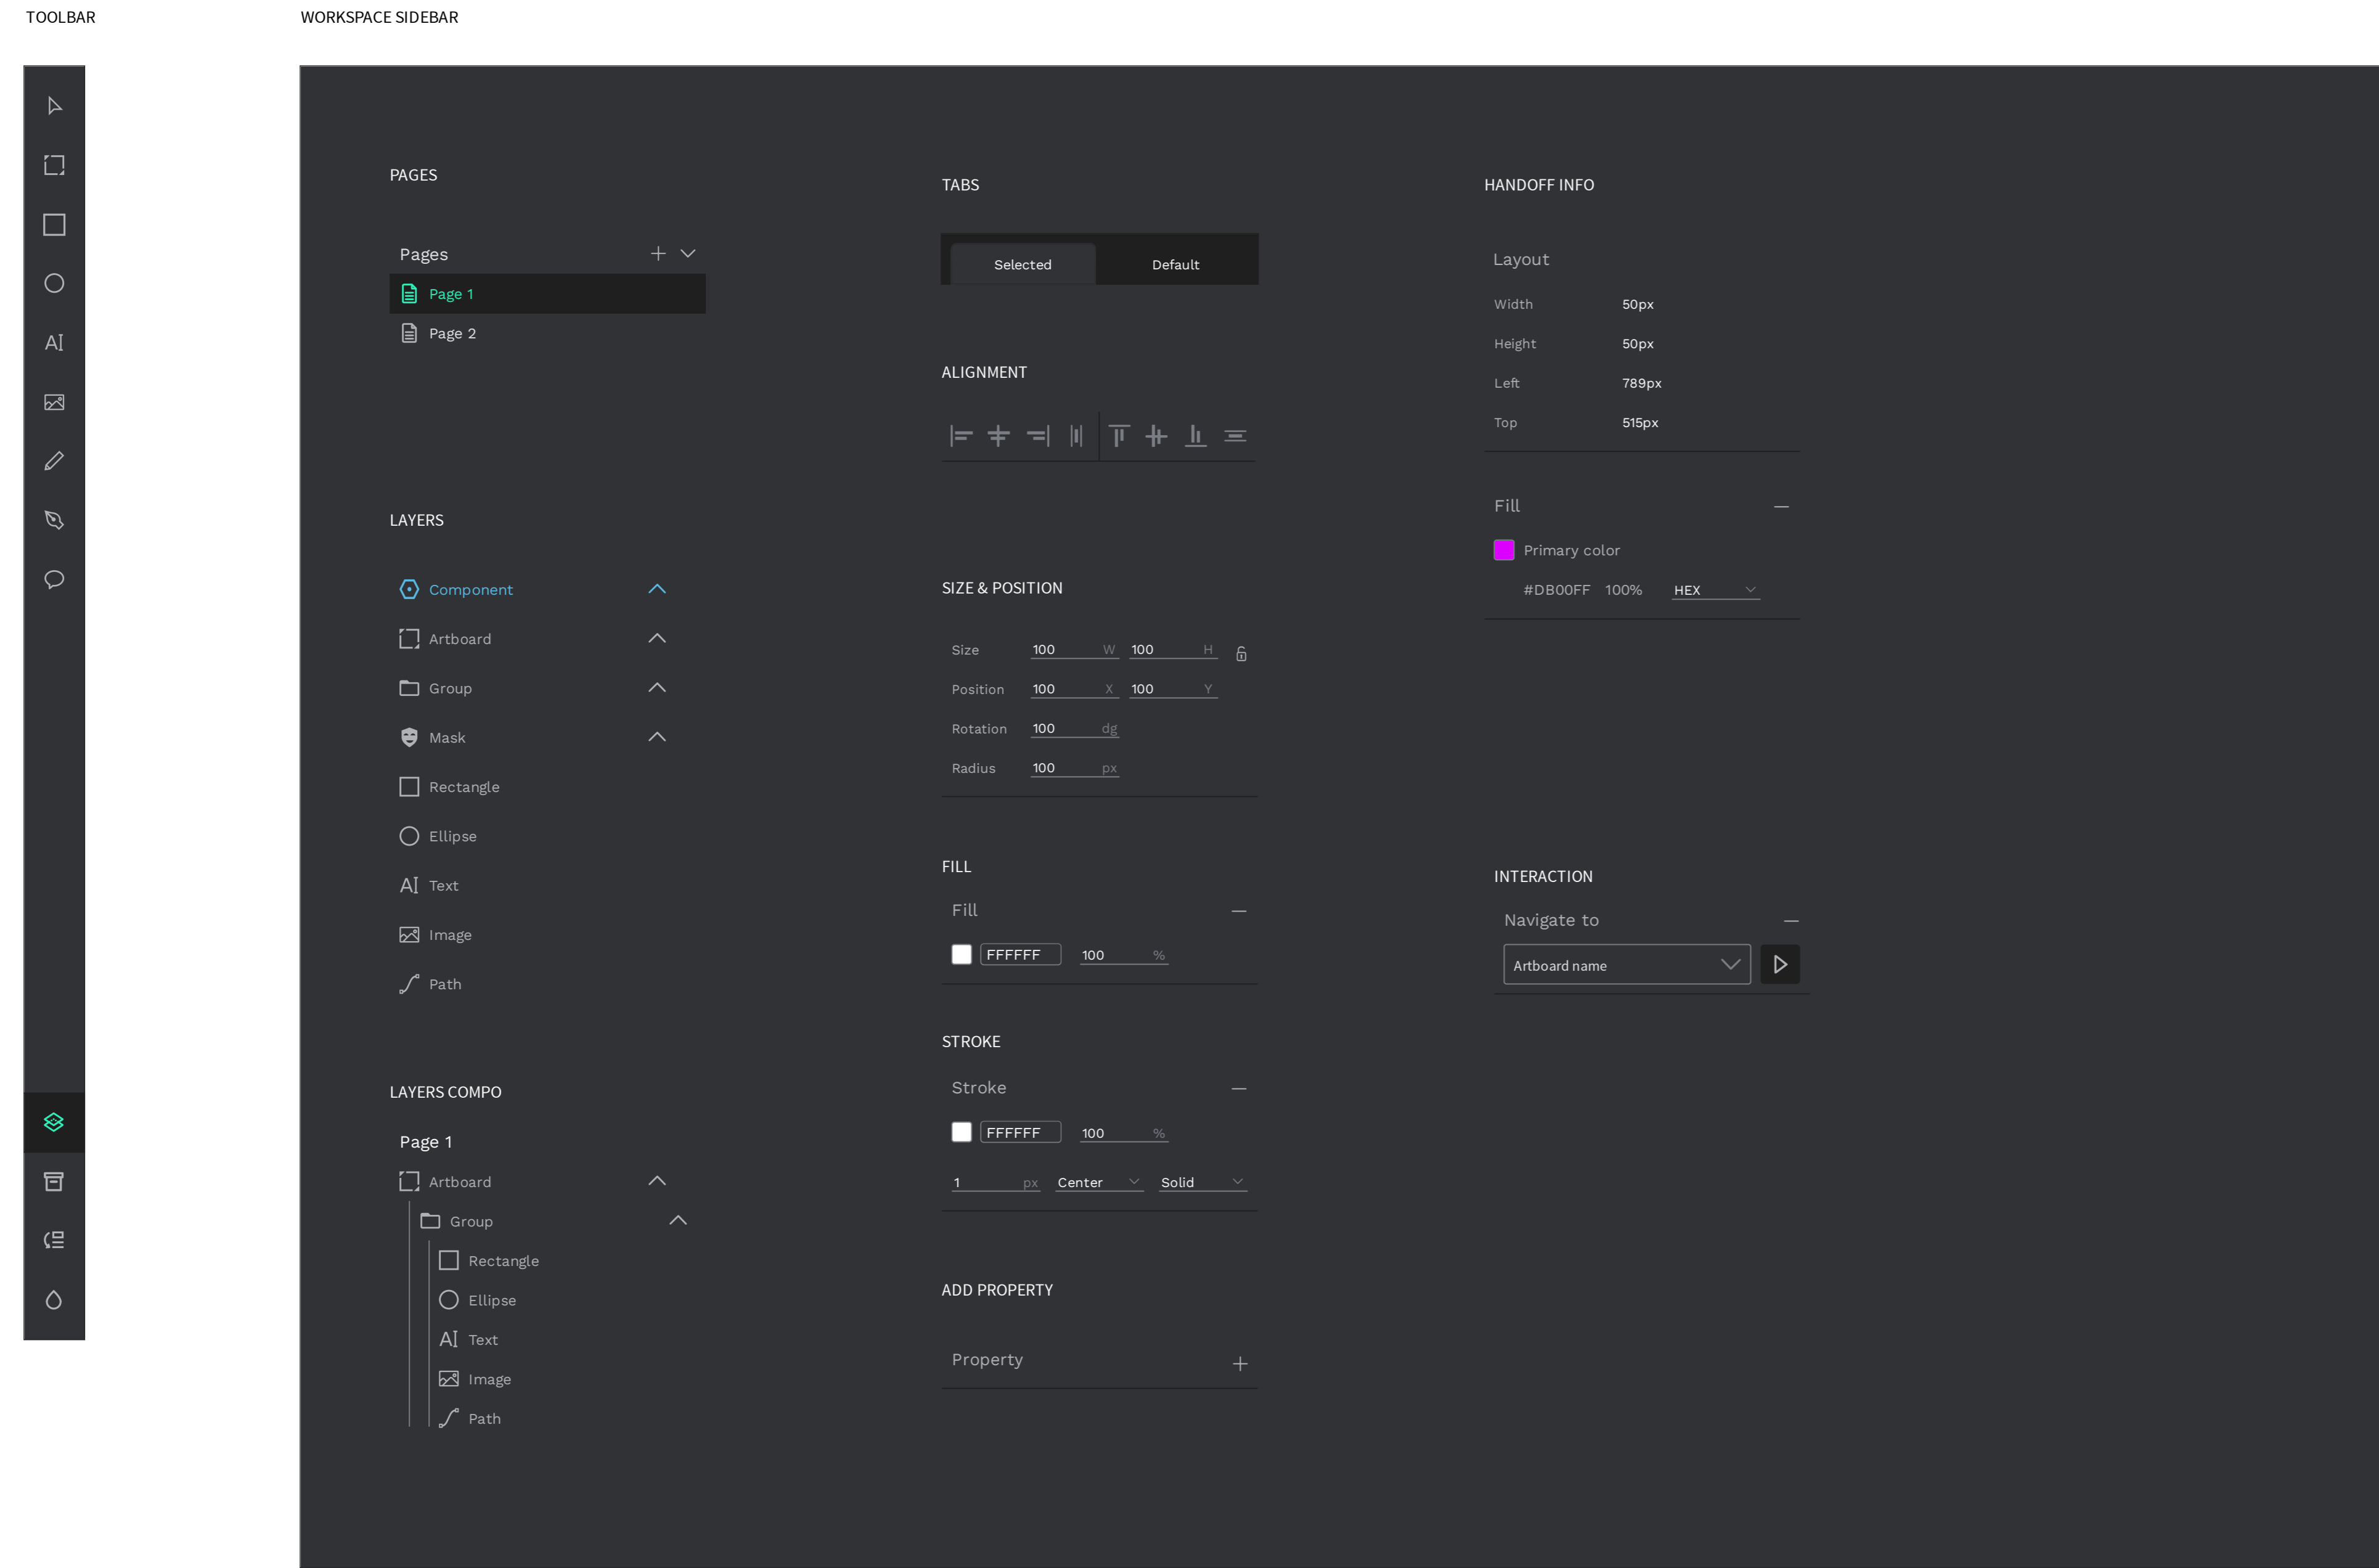

Complex components that usually nest some other components.

Buttons

BASE BUTTON

Anatomy and specs

	Default	Hover	Disabled
PRIMARY			
SECONDARY			
WARNING			
WORKSPACE			

ICON DARK			
ICON LIGHT			
ICON BASIC			

VARIANTS

Sizes

SMALL					24px
BIG					40px